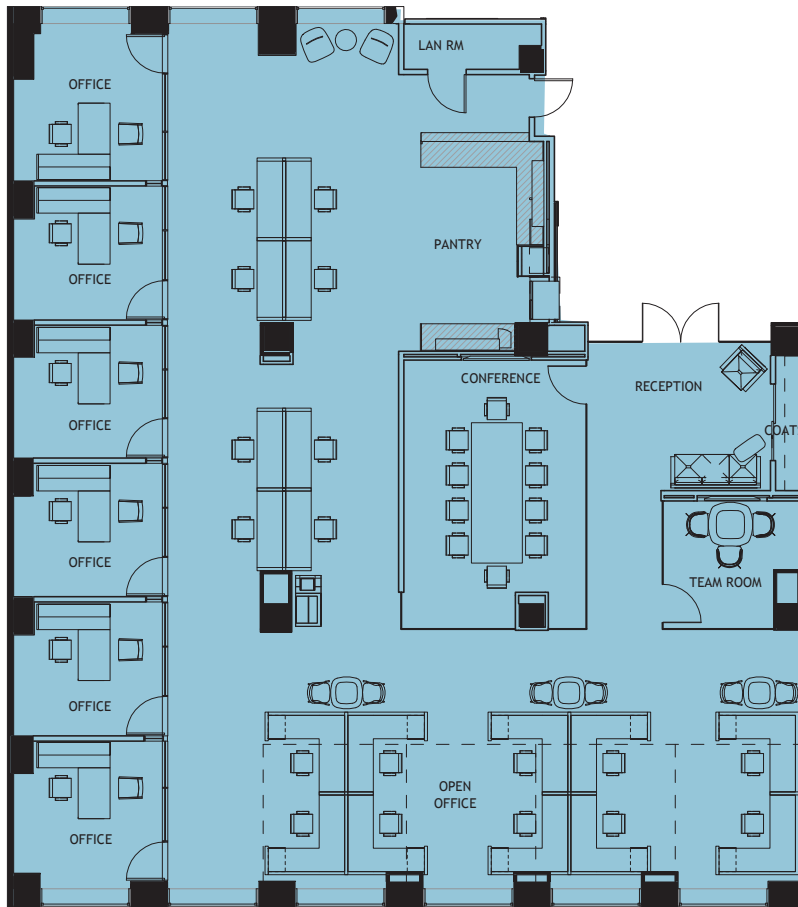

# SUITE 500

4,842 SF

..... WINDOW LINE .....

..... WINDOW LINE .....

19<sup>TH</sup> STREET