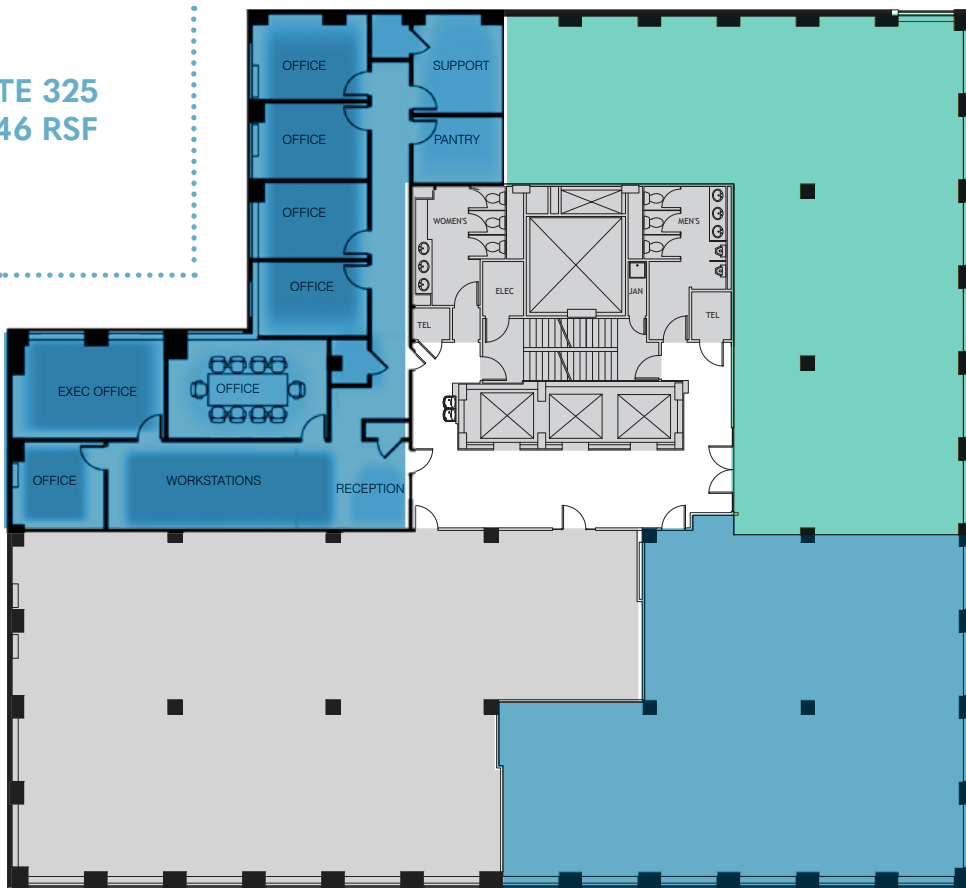

3RD FLOOR

2,846 - 3,215 - 2,828 SF

SUITE 325
2,846 RSF

SUITE 350
3,215 RSF

L STREET

SUITE 375
2,828 RSF

WINDOW LINE

19TH STREET