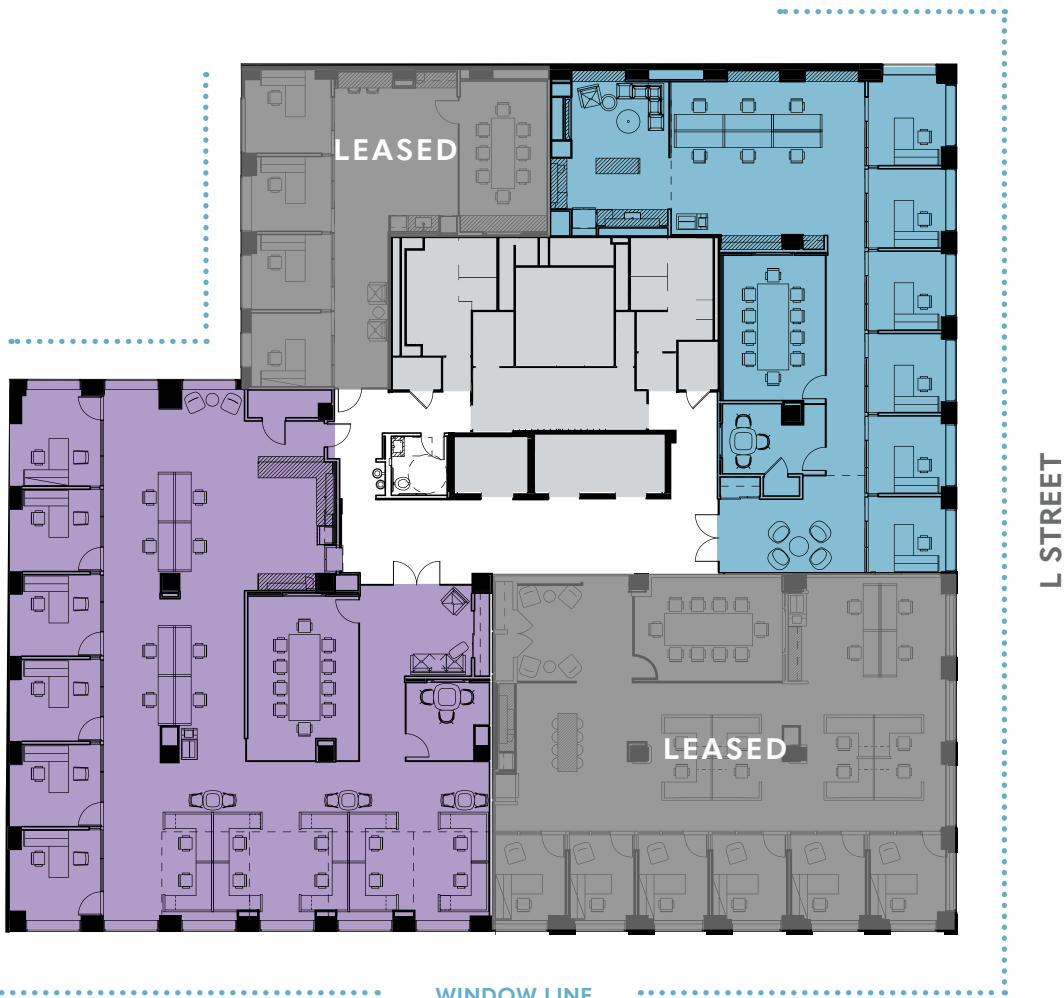

5TH FLOOR SPEC SUITES

SUITE 500
4,842 RSF

TAKE THE ^{360°}
VIRTUAL TOUR

19TH STREET

SUITE 550
3,028 RSF

TAKE THE ^{360°}
VIRTUAL TOUR